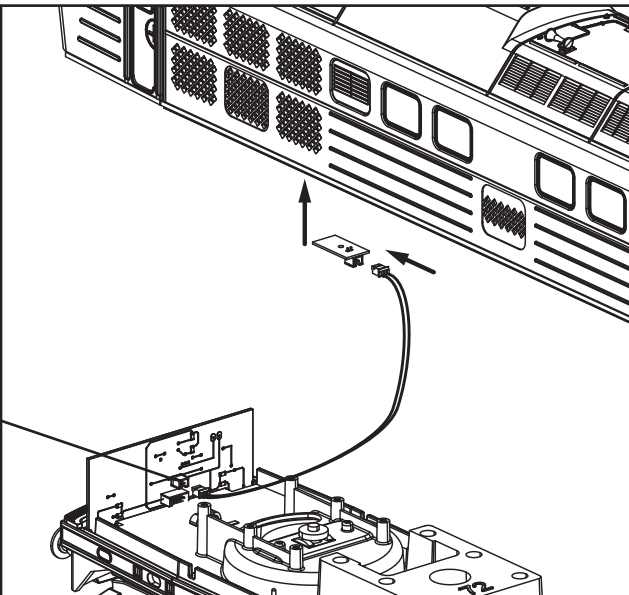

Maschinenraumbeleuchtung
permanent, analog
Lighting for engine room,
permanent, analog