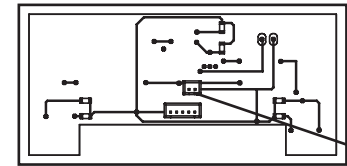

Maschinenraumbeleuchtung
permanent, analog
Lighting for engine room,
permanent, analog